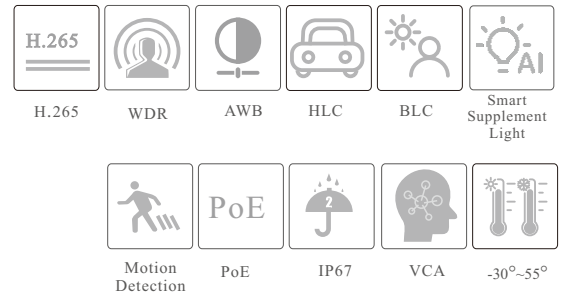

BX-C7540-S4L-C

Value Series 4MP Dual Illumination
Water-proof Dome Network Camera

- H.265+ /H.265 /H.264+ /H.264/MJPEG coding
- Max. resolution: 4MP (2560 × 1440)
- Auto day/night switch
- 3D DNR, WDR, HLC, BLC, etc.
- ROI coding
- Support smart supplement light
- 10~20m white light view distance; 10~20m IR view distance
- DC12V/PoE power supply
- IP 67 ingress protection
- Support dual streams
- Support remote monitoring by smart phones& tablet PCs with iOS and Android OS
- Support line crossing detection & region intrusion detection
- Support SMD