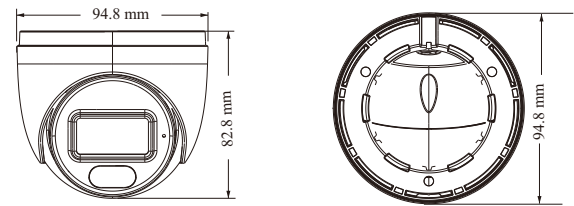

BX-C7540-S4L-C

Value Series 4MP Dual Illumination
Water-proof Dome Network Camera

- H.265+ /H.265 /H.264+ /H.264/MJPEG coding
- Max. resolution: 4MP (2560 × 1440)
- Auto day/night switch
- 3D DNR, WDR, HLC, BLC, etc.
- ROI coding
- Support smart supplement light
- 10~20m white light view distance; 10~20m IR view distance
- DC12V/PoE power supply
- IP 67 ingress protection
- Support dual streams
- Support remote monitoring by smart phones& tablet PCs with iOS and Android OS
- Support line crossing detection & region intrusion detection
- Support SMD

PoE	Yes, IEEE802.3af	No
Supplement Light Range	IR range: 10 ~ 20 m; white light range: 10 ~ 20 m	
Ingress Protection	IP67	
Others		
Power Supply	DC12V/PoE	DC12V
Power Consumption	< 5W	< 4W
Operating Environment	- 30 °C ~ 55 °C (-22°F~131°F); Humidity: less than 95 % (non-condensing)	
Storage Environment	- 30 °C ~ 60°C (-22°F~140°F), Humidity: less than 95 % (non-condensing)	
Dimensions (mm)	Φ 94.8 × 82.8	
Weight (net)	Approx. 0.28KG	
Installation	Ceiling mounting; Wall mounting	
Certificate	CE, FCC	
Environmental Protection	Complies with Directive EU RoHS, WEEE(2012/19/EU), directive 94/62/EC and REACH(EC1907/2006)	

DIMENSIONS

AVAILABLE ACCESSORIES